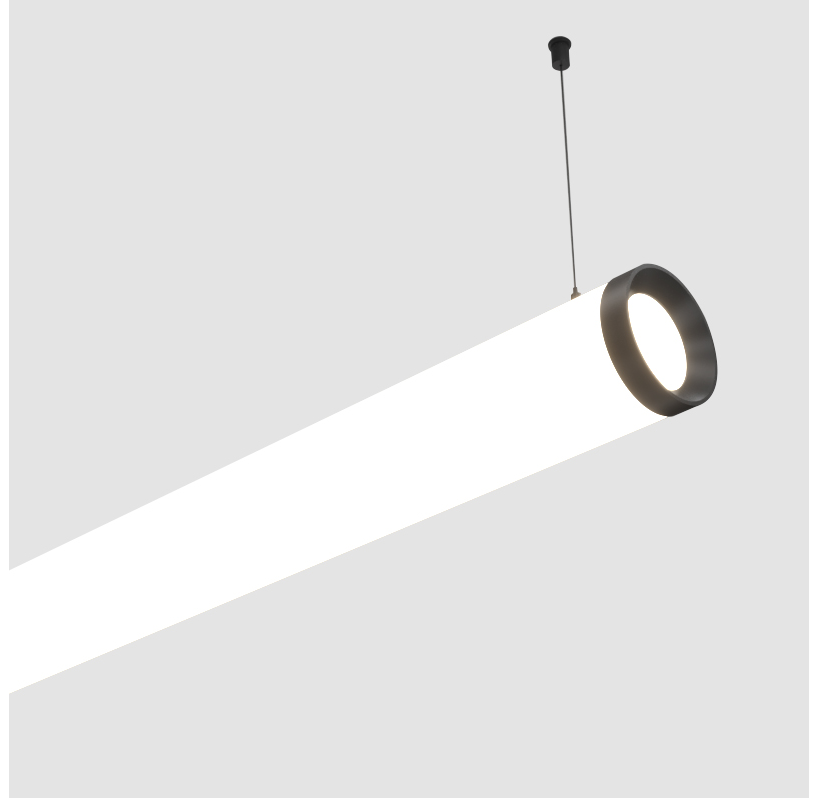

GENERAL

Series: Bunga Plus
Brand: Prolicht
Division: Architectural
Mounting Type: Suspension
Mounting Location: Ceiling
Subcategory: Profile

PHYSICAL

Shape: Cylinder
Length (mm): 1778
Length (in): 70
Width (mm): 115
Width (in): 4 1/2
Height (mm): 115
Height (in): 4 1/2
Max. Overall Height (mm): 2115
Max. Overall Height (in): 83 1/4
Light Distribution: Omnidirectional
Weight (kg): 5.763
Weight (lbs): 12.705
Diffuser: PMMA - Opal
Fixture Finish: SSR / BKV / CWI / CRY / HAB / UFT / ITA / RUA / FTG / MYG / LOD / PUS / FRO / FUP / KIA / POP / BLS / SPG / MEY / GOH / GUM / CHC / COM / ABZ / JAG / OBR / MOS / ROR
Fixture Material: Aluminum
Cable Details: 2000mm or 4000mm Transparent Cable
Upon Request: Cable colour - White / Black / Orange / Red

ELECTRICAL

Lamp Type: LED (Zhaga Standard)
Input Wattage (W): 30
Total Output Wattage (W): 24 / 19.2 (3500K)
Dimming: Non-Dimming / Phase Dimming (120Vac only) / 0-10V Dimming
Driver Included: Yes
Driver Location: Integrated
Driver Type: Constant Current - 120 / 277Vac
Driver Class: Class 2
Input Voltage (V): 120 - 277
Constant Current (MA): 350 / 400 (3500K)

LED

Color Temperature (°K): 3000 / 3500 / 4000
Max. Delivered Lumen (lm): 3320 / 3440 / 3510
CRI: >80 CRI
Lamp Life (hrs): 50000

OPTICAL

RATINGS AND CERTIFICATIONS

Certified By: Certified for North American Standards
IP rating: IP20